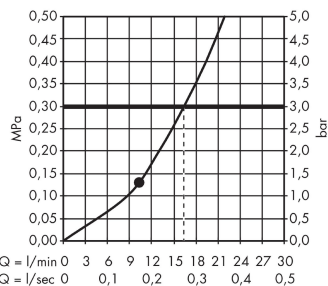

Raindance E

Overhead shower 360 1jet with ceiling connector

Surfaces: **Chrome** Article Number: **27381000**

Description

product features

- shower head size: 360 x 190 mm
- ball-joint: overhead shower angle adjustable
- spray type: RainAir
- flow rate RainAir spray (at 0.3 MPa): 16 l/min
- material spray disc: metal
- spray disc removable for cleaning
- ceiling connection length: 100 mm
- installation: ceiling
- connection thread G ½
- connection dimension: DN15

Technology

Product image

Scale drawing

Flowchart

The consumption was measured in combination with the appropriate fittings (thermostat/mixer/in-wall valve) to reflect actual application in practice.