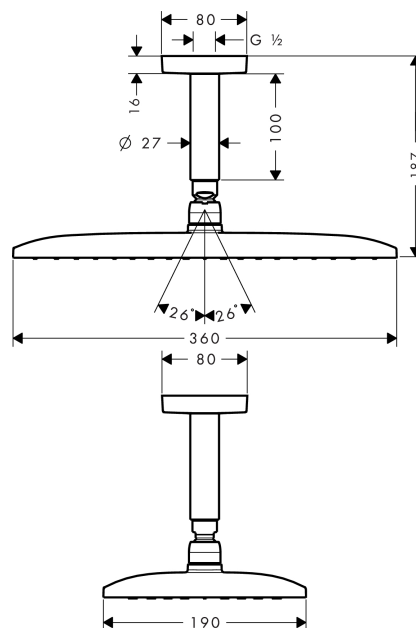

Raindance E

Overhead shower 360 1jet with ceiling connector

Surfaces: **Chrome** Article Number: **27381000**

Description

product features

- shower head size: 360 x 190 mm
- ball-joint: overhead shower angle adjustable
- spray type: RainAir
- flow rate RainAir spray (at 0.3 MPa): 16 l/min
- material spray disc: metal
- spray disc removable for cleaning
- ceiling connection length: 100 mm
- installation: ceiling
- connection thread G ½
- connection dimension: DN15

Technology

Product image

Scale drawing

Flowchart

The consumption was measured in combination with the appropriate fittings (thermostat/mixer/in-wall valve) to reflect actual application in practice.